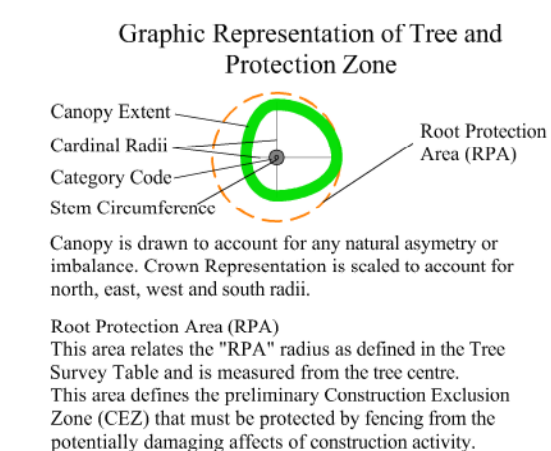

- Category "A" Trees (Green Button)
- Category "B" Trees (Blue Button)
- Category "C" Trees (Gray Button)
- Category "U" Trees (Red Button)